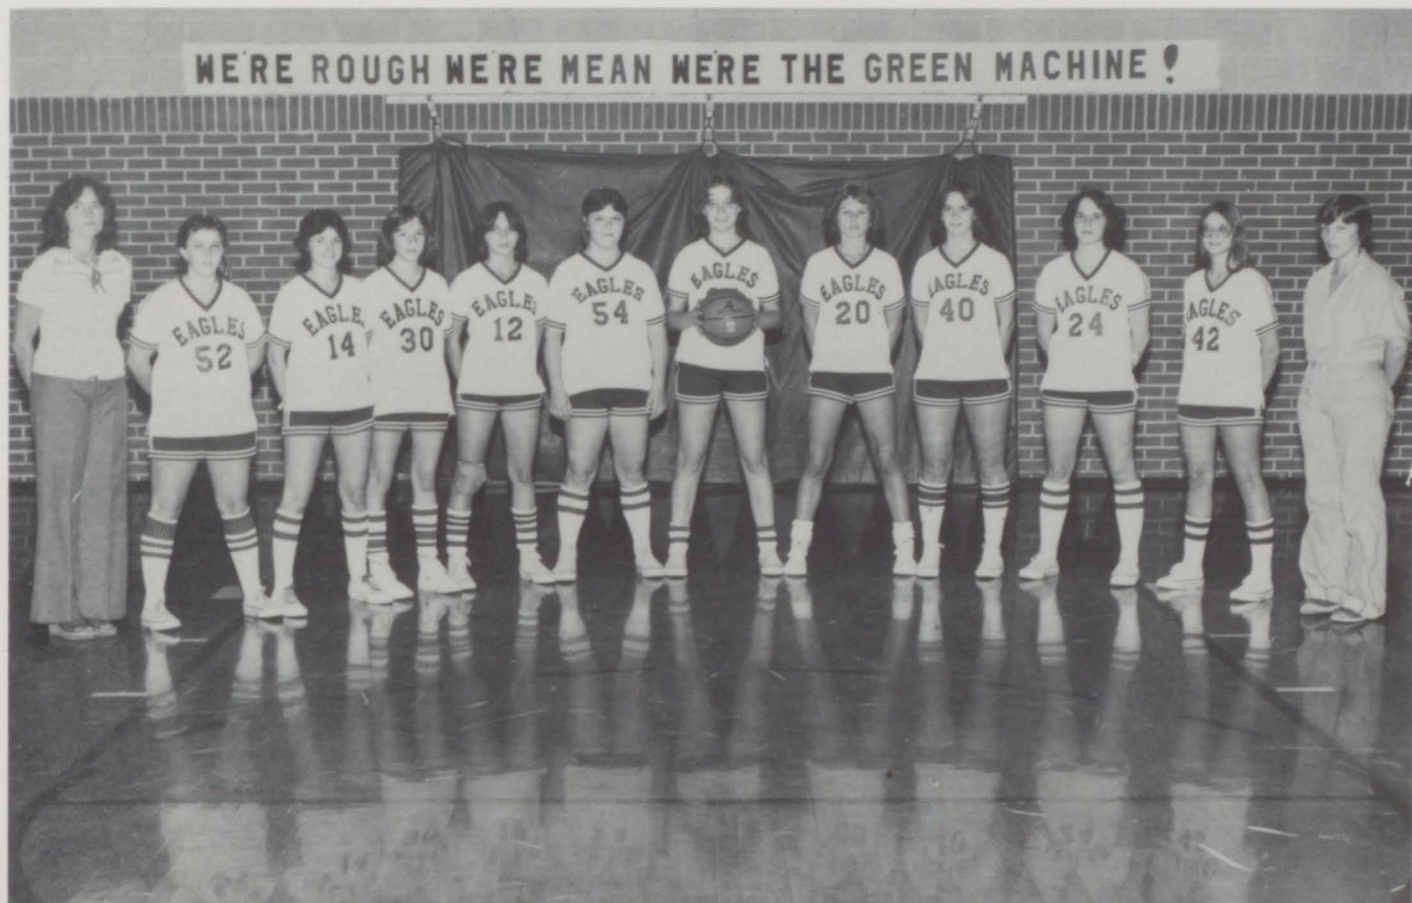

J.V. BOYS IN ACTION

Cheerleading
Sweetheart
Douglas Hoosier

Basketball
Sweetheart
Kim Lane

VARSITY GIRLS

Mrs. Kathy Havens, Coach

Cindy Hoosier	11th grade	5 ft. 1 in.	guard
Trina Hoosier*	12th grade	5 ft. 1 in.	guard
Sharon Ball	9th grade	5 ft. 3 in.	guard
Sherry Lambert	10th grade	5 ft. 3 in.	guard
Debbie Honaker	11th grade	5 ft. 5 in.	center
Pam Beavers*	12th grade	5 ft. 8 in.	center
Melanie Peery*	12th grade	5 ft. 6 in.	forward
Debbie Weddle	11th grade	5 ft. 6 in.	forward
Rita Hankins	11th grade	5 ft. 5 in.	forward
Sandra Looney	11th grade	5 ft. 3 in.	forward
Rowena Oakes, Manager			