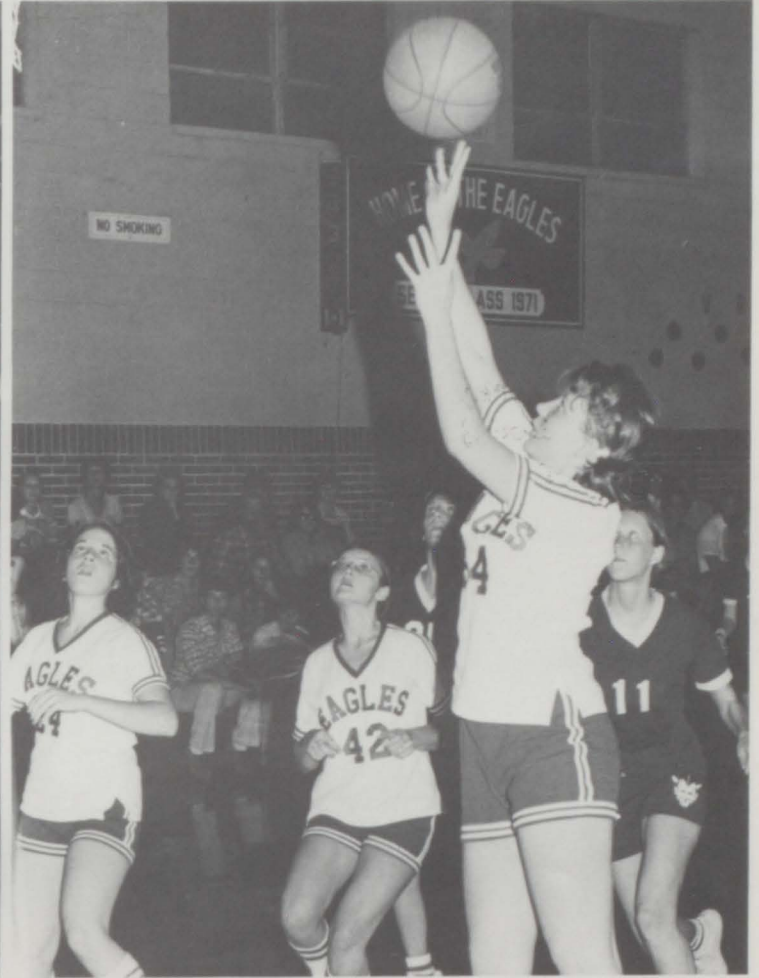

"Why couldn't I have been content being a cheerleader." #42: From a purely intellectual standpoint, I say she misses.