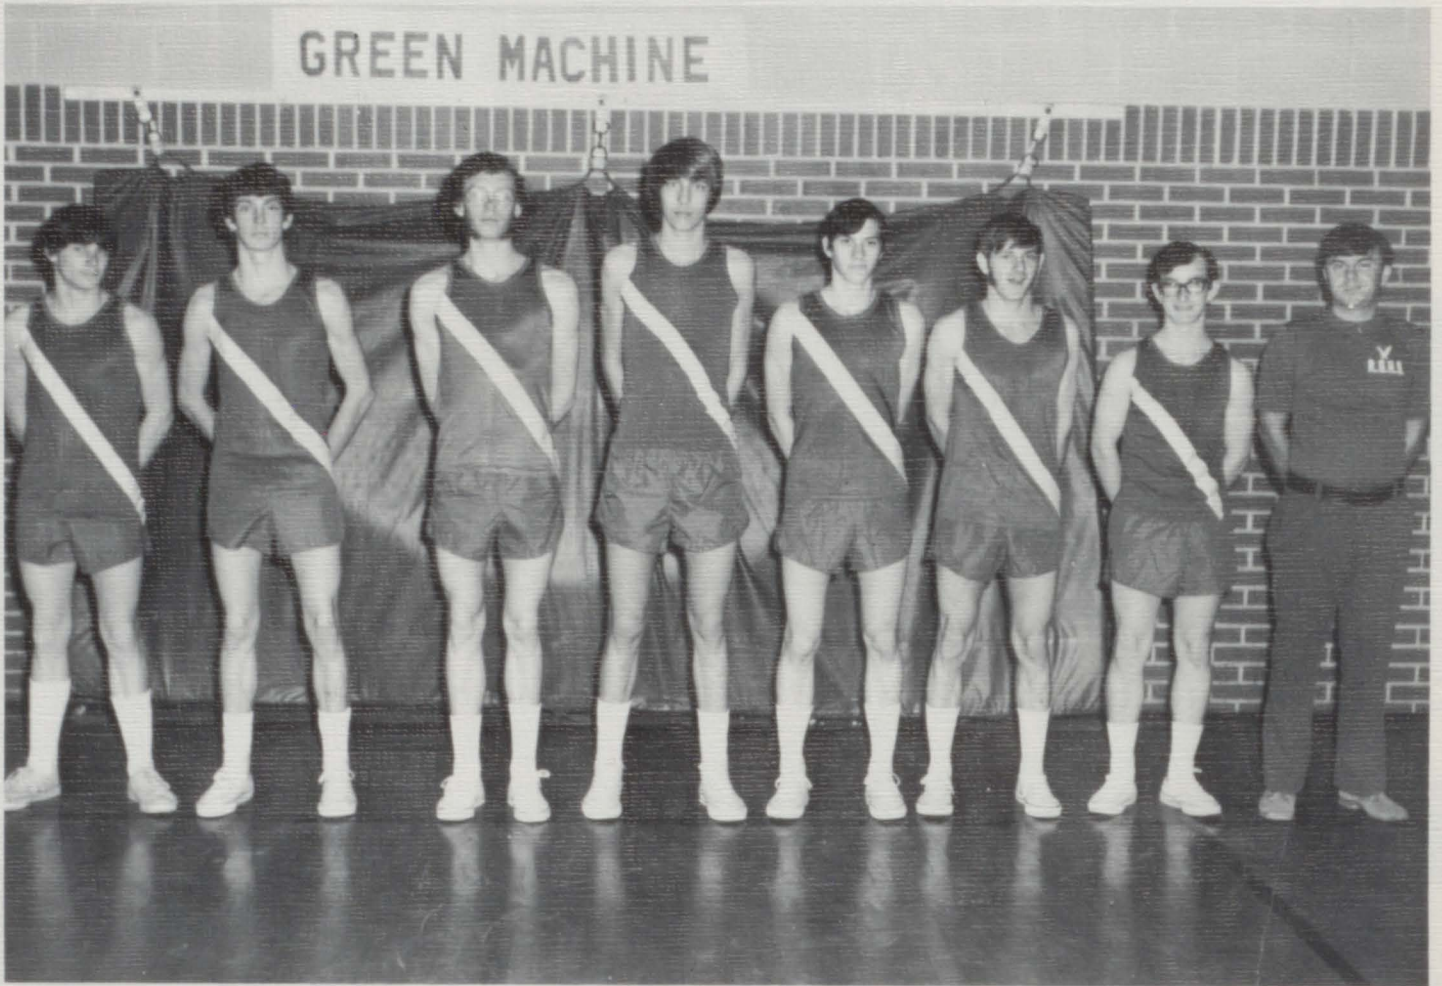

Track Team

Left to Right: Ricky Compton, Elbert Richardson, Jeff Dykes, Tommy Musick, Dave Harless, Danny Havens, Bobby Bradshaw, and Charlie Puckett, Coach.