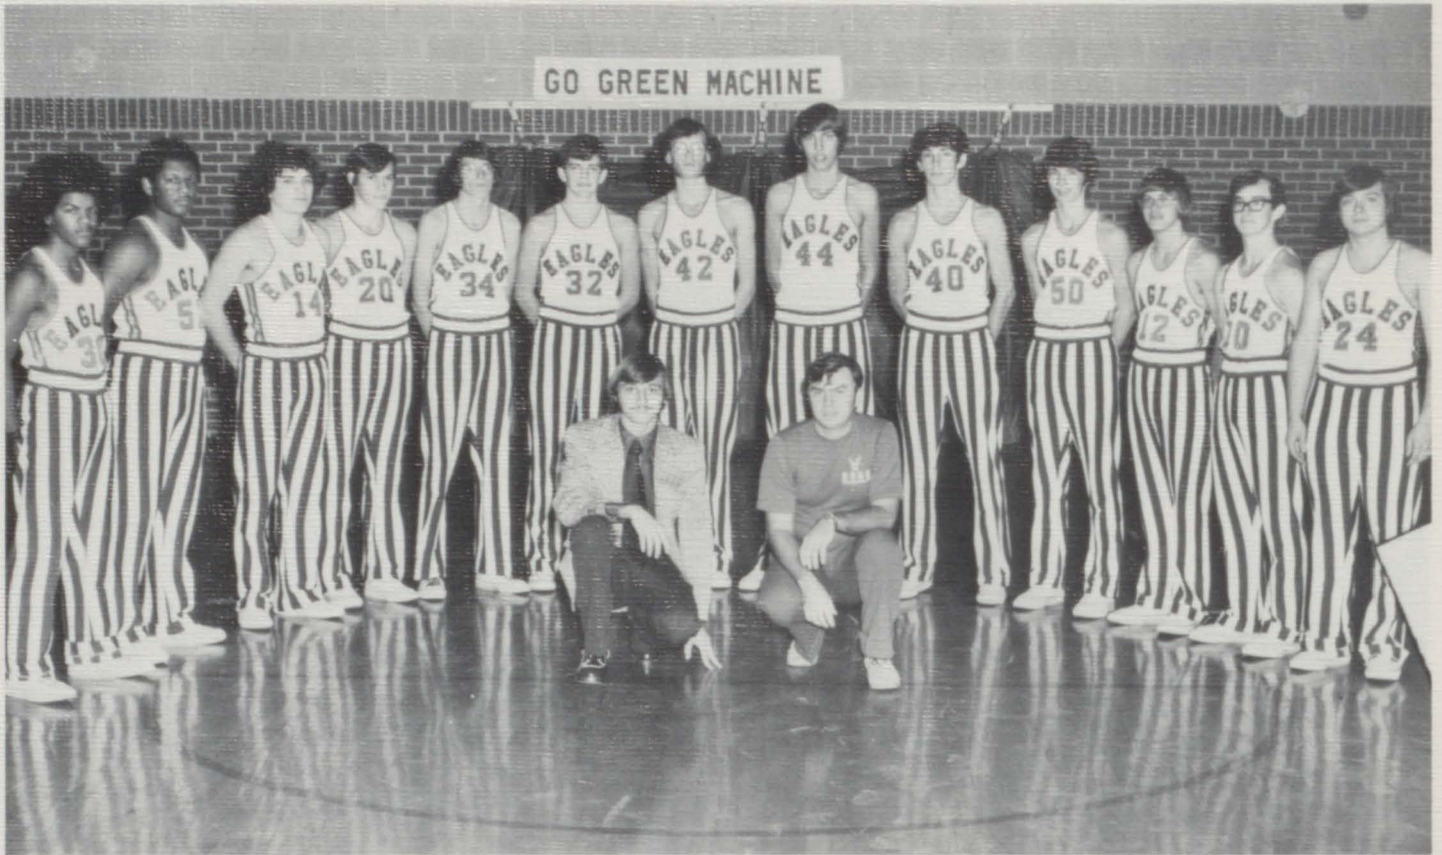

FFA Members

Left to Right—FIRST ROW: Tim Lundy, James Newman, Glen DeHart, Eddie Burge, Perry Havens, Ronnie Burton, Lee St. John, and Mike Bradshaw. SECOND ROW: Jack Scott, Mike Sutphin, Gary Looney, Alfred Elliott, Archie Lundy, Darrell Shrader, Donald Bowling, John Tickle, Allen Miller, Robert Payne, Ray Clark, and Sammy Willis.

Havens, Barry Havens, Dale Stowers, Rick Faulkner, Buddy Richardson, Barry Conley, Artie Bowen, Johnny Thompson, Mark Akers, John Tickle, Tommy Lawson, Archie Lundy, Glen DeHart, Timmy Lundy, and Gary Harless.

Looney, Issac Hancock, Roger Keen, Ricky Gibson, C. D. Gregory, Tim Lundy, Pam Burton, Teddy Simpkins, Flora Morehead, and Terry Morehead. FOURTH ROW: Darrell Caudill, Deidre Harless, Kim Ratliff, Janet Pauley, Steve Gills, Susan Gills, Carla Walker, Mark Akers, Tom Musick, Charlene Clark, Marie Nelson.

Varsity

Coach
Charles Puckett

Team Members

John Ferguson
 Van Johnson
 Perry Havens
 David Harless
 Jay Leftwich
 Danny Neal
 Jeff Dykes
 Tommy Musick
 Elbert Richardson
 Darrell Havens
 Tommy Lawson
 Bobby Bradshaw
 Carlton Shufflebarger
 Ancil Overbey
 Coach Puckett