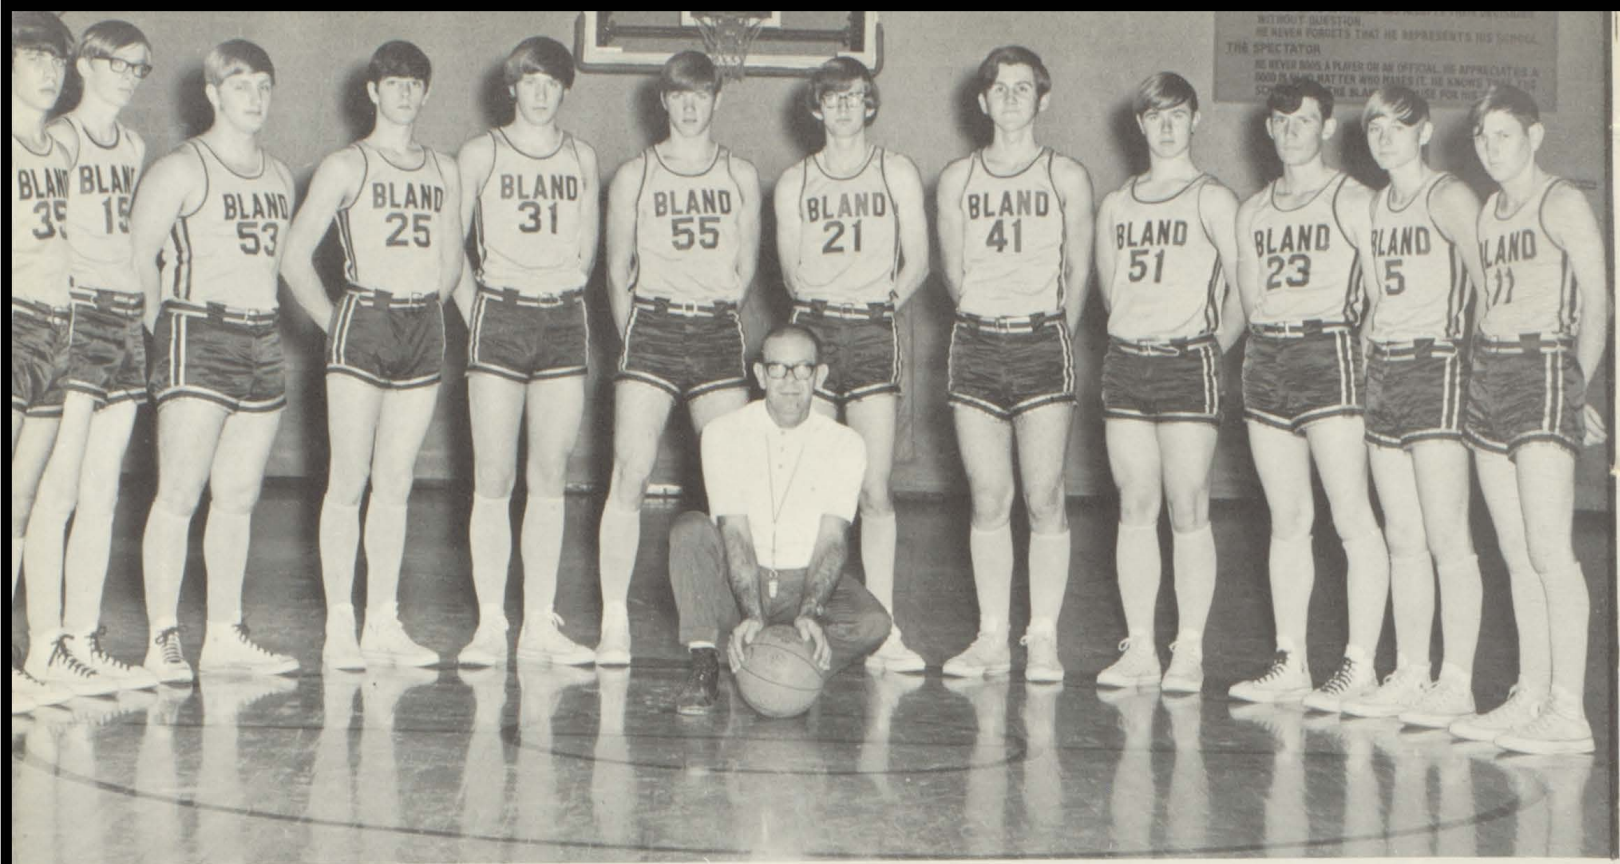

Chorus Class hard at work.

Christmas bulletin board put up by the music department.

POW! BIF! BLAM! CRUNCH!

ATHLETICS

Bland Rockets

Jimmy Baker, Ricky Dillow, Lloyd Dobbs, Tommy Kitts, Stephen Newberry, Glen Tate, Jerry Townley, Robert Chewning, Eddie Dillow, Randy Bridges, Randy Compton, Bobby Dillow; Coach; Mr. Groseclose.