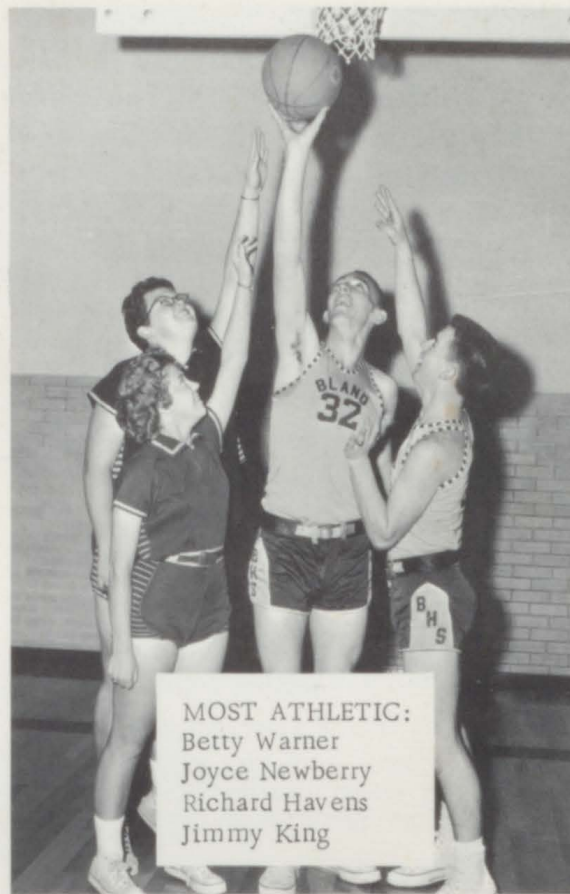

# CLASS OF '63

RAYMOND LEE  
WADDLE  
Ray

JUDY BEATRICE  
DAVIS  
Judy

RICHARD LAWRENCE  
CRIGGER  
Richard

Dramatics Club

BEST ALL AROUND:  
 Roger Thompson  
 Virginia Townley  
 Richard Crigger

BEST DRESSED:  
 Leon Hamblin  
 Martha Hall  
 George Bird

**MOST POPULAR:**  
Ella Mae Melvin  
Johnny Newberry

*SENIOR*

**MOST STUDIOUS:**  
James Sink  
Lynn Richardson  
Lena Hamblin

**MOST ATHLETIC:**  
Betty Warner  
Joyce Newberry  
Richard Havens  
Jimmy King

62-63

S  
U  
P  
E  
R  
L  
A  
T  
I  
V  
E  
S

**MOST DIGNIFIED:**  
Judy Clark  
Larry Mustard  
Carl Dalton  
Fred Chewning

**MOST TALENTED:**  
Joyce Beamer  
Andy Drummonds

**WITTIEST:**  
Jasper Davis  
Ray Waddle  
Sue Puckett  
Butch King